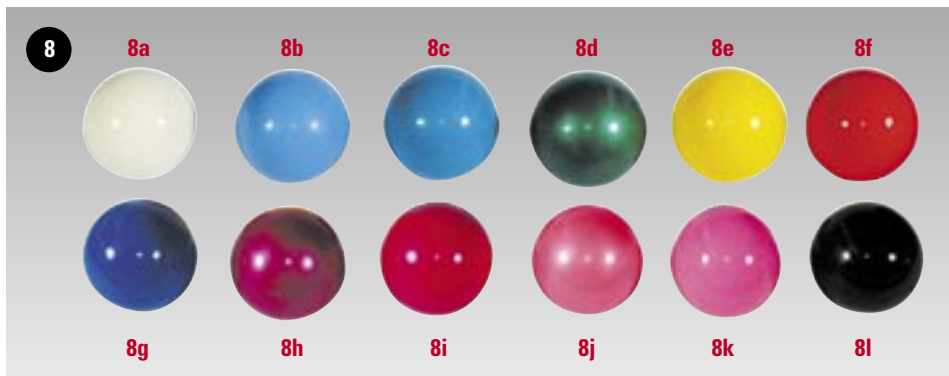

10
Gym Ribbon on Wooden Stick - 6000mm Long
Anti-static ribbon 50mm wide fitted to a wooden stick 10mm D x 530mm long with screw eye and swivel hook. Extra length allowed for shrinkage.

Gym Fun Ribbon on Wooded Stick - 3000mm Long
Shorter ribbon for small children.

	Colour	6000mm	3000mm
10a	Red	A18-19	A18-219
10b	Gold	A18-21	A18-221
10c	Green	A18-25	A18-225
10d	Light Blue	A18-26	A18-226
10e	Dark Blue	A18-27	A18-227
10f	Purple	A18-28	A18-228
10g	Mauve	A18-16	A18-222
10h	Pink	A18-20	A18-220
10i	White	A18-23	A18-223

11
A18-80 Ribbon Roller
Used for storing ribbons. Length: 440mm. Weight: not less than 150g.

12
Gym Club - Olympic/F.I.G. - Plastic
Length 440mm. Weight not less than 150g.

12a
A18-39 **Gym Club - Plastic, Black**

12b
A18-43 **Gym Club - Plastic, White**

12c
A18-42 **Gym Club - Plastic, Yellow**

12d
A18-40 **Gym Club - Plastic, Red**

12e
A18-44 **Gym Club - Plastic, Green**

12f
A18-41 **Gym Club - Plastic, Blue**

13
A18-2 **Gym Club - Olympic/F.I.G. - Wooden**

14
A18-17 **Gym Rope - Olympic/F.I.G., 3000mm Long**
Plaited polyester rope, 8mm D with knot each end.

15
A19-220 **Half Shoe - White**
Upper is made from lycra with a leather sole. One size fits all.

16
A19-221 **Half Shoe - Skin Colour**

17
Gymnastic Shoe
Heavy weight stretch fabric upper with a leather sole.

Foot Length (cm)	White	Black
15	A19-110	A19-140
16	A19-111	A19-141
17	A19-112	A19-142
18	A19-113	A19-143
19	A19-114	A19-144
20	A19-115	A19-145
21	A19-116	A19-146
22	A19-117	A19-147
23	A19-118	A19-148
24	A19-119	A19-149
25	A19-120	A19-150
26	A19-121	A19-151
27	A19-122	A19-152
28	A19-123	A19-153
29	A19-124	A19-154