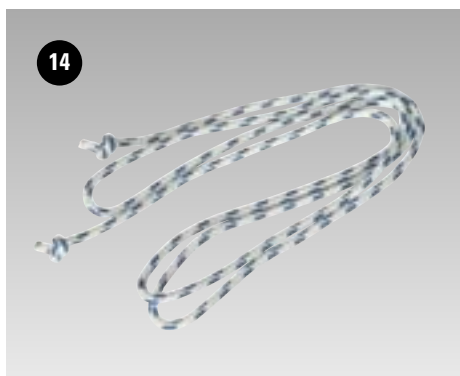

**2**  
A17-29 **Parachute - 6000mm D**  
Lightweight parachute, two colours, 16 webbing handles for good grip with children's hands. Storage bag supplied.  
A17-30 **Parachute - 4000mm D**  
Similar design to A17-29. Two colours, 16 handles.

**5**  
A18-71 **Gym Fun Ball**  
For small children and gym fun activities. Inflatable plastic balls 150mm D. Colours: red, blue, green and yellow.

**6**  
A18-75 **Gym Fun Hoop**  
For primary school and kindergym use. Solid unbreakable polypropylene plastic. Size: 750mm D x 12mm D cross section. Colours: red, blue, green and yellow.

**9**  
A18-18 **Gym Ribbon Stick - Fibreglass, Olympic/F.I.G.**  
Tapered fibreglass stick with grip. May be shortened. Ball bearing swivel has a clip for attaching ribbon. Length: 600mm.

**10**  
**Gym Ribbon on Wooden Stick - 6000mm Long**  
 Anti-static ribbon 50mm wide fitted to a wooden stick 10mm D x 530mm long with screw eye and swivel hook. Extra length allowed for shrinkage.