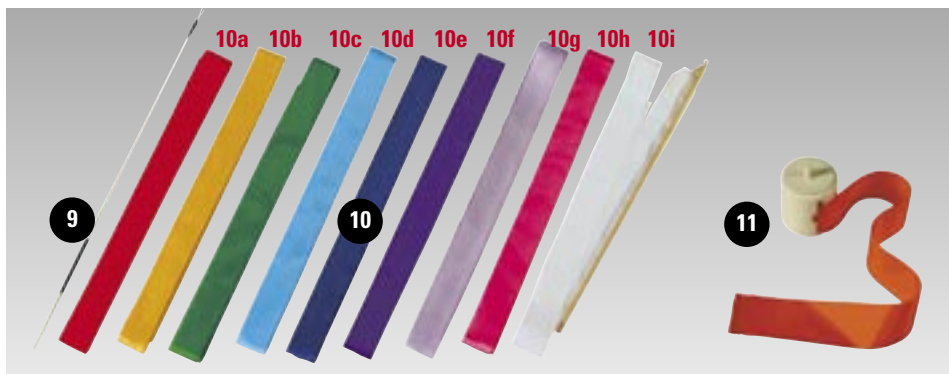

10
Gym Ribbon on Wooden Stick - 6000mm Long
Anti-static ribbon 50mm wide fitted to a wooden stick 10mm D x 530mm long with screw eye and swivel hook. Extra length allowed for shrinkage.

Gym Fun Ribbon on Wooded Stick - 3000mm Long
Shorter ribbon for small children.

	Colour	6000mm	3000mm
10a	Red	A18-19	A18-219
10b	Gold	A18-21	A18-221
10c	Green	A18-25	A18-225
10d	Light Blue	A18-26	A18-226
10e	Dark Blue	A18-27	A18-227
10f	Purple	A18-28	A18-228
10g	Mauve	A18-16	A18-222
10h	Pink	A18-20	A18-220
10i	White	A18-23	A18-223

11
A18-80 Ribbon Roller
Used for storing ribbons. Length: 440mm. Weight: not less than 150g.

12
Gym Club - Olympic/F.I.G. - Plastic
Length 440mm. Weight not less than 150g.

12a
A18-39 **Gym Club - Plastic, Black**

12b
A18-43 **Gym Club - Plastic, White**

12c
A18-42 **Gym Club - Plastic, Yellow**

12d
A18-40 **Gym Club - Plastic, Red**

12e
A18-44 **Gym Club - Plastic, Green**

12f
A18-41 **Gym Club - Plastic, Blue**

13
A18-2 **Gym Club - Olympic/F.I.G. - Wooden**

14
A18-17 **Gym Rope - Olympic/F.I.G., 3000mm Long**
Plaited polyester rope, 8mm D with knot each end.

15
A19-220 **Half Shoe - White**
Upper is made from lycra with a leather sole. One size fits all.

16
A19-221 **Half Shoe - Skin Colour**

17
Gymnastic Shoe
Heavy weight stretch fabric upper with a leather sole.

Foot Length (cm)	White	Black
15	A19-110	A19-140
16	A19-111	A19-141
17	A19-112	A19-142
18	A19-113	A19-143
19	A19-114	A19-144
20	A19-115	A19-145
21	A19-116	A19-146
22	A19-117	A19-147
23	A19-118	A19-148
24	A19-119	A19-149
25	A19-120	A19-150
26	A19-121	A19-151
27	A19-122	A19-152
28	A19-123	A19-153
29	A19-124	A19-154