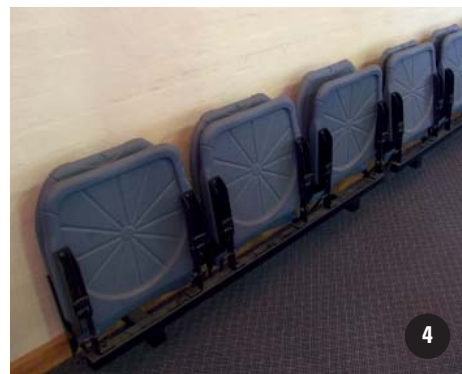

SEATING - FIXED PLATFORMS

Acromat can provide fixed tiered seating.

Choose from timber platforms with no seats or Acromat's S20, S60 range of seats.

Dimensions and specifications are similar to Acromat's retractable seating.

1 and 2
Continuous timber platforms with clear urethane finish

SEATS & BENCHES WALL-MOUNTED

Acromat have a range of wall mounted benches and seats suitable for gymnasium walls, assembly halls and theatres.

SH-5 **Seat – Bench – Wall-Fixed – Folding**

- > Bench 19mm ply
- > Bench depth – 250mm
- > Finish timber – clear urethane
- > Finish steel – textured black

SH-7 **Seat – Bench – Upholstered – Wall-Fixed – folding**

- > Bench 19mm ply
- > Bench depth – 250mm
- > Upholstered – vinyl
- > Upholstered thickness – 40mm
- > Finish steel – textured black

SH-20 **Seat – Series 60 – Wall-Fixed**

- > 1, 2 or 3 seat modules
- > Seat and back – moulded plastic
- > Finish steel – textured black
(options – fully upholstered / upholstered insert)