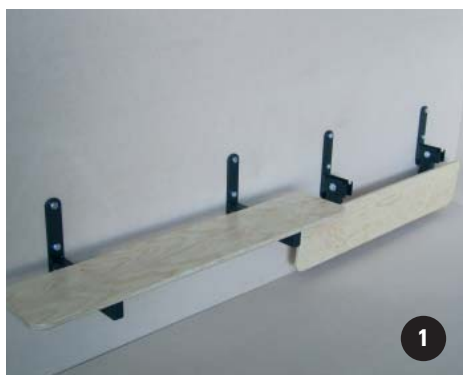

SEATING - FIXED PLATFORMS

Acromat can provide fixed tiered seating.

Choose from timber platforms with no seats or Acromat's S20, S60 range of seats.

Dimensions and specifications are similar to Acromat's retractable seating.

1 and 2
Continuous timber platforms with clear urethane finish

SEATS & BENCHES WALL-MOUNTED

Acromat have a range of wall mounted benches and seats suitable for gymnasium walls, assembly halls and theatres.

SH-5 **Seat – Bench – Wall-Fixed – Folding**

- > Bench 19mm ply
- > Bench depth – 250mm
- > Finish timber – clear urethane
- > Finish steel – textured black

SH-7 **Seat – Bench – Upholstered – Wall-Fixed – folding**

- > Bench 19mm ply
- > Bench depth – 250mm
- > Upholstered – vinyl
- > Upholstered thickness – 40mm
- > Finish steel – textured black

SH-20 **Seat – Series 60 – Wall-Fixed**

- > 1, 2 or 3 seat modules
- > Seat and back – moulded plastic
- > Finish steel – textured black
(options – fully upholstered / upholstered insert)